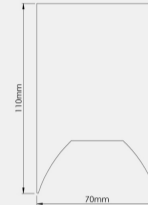

Product Code:

GRM+70-D

Luminaire Type:

Recessed Trimless

Body Construction:

Highest grade extruded aluminum Aluminum profile single max. length available in 3380mm

Body Surface Finishes:

Natural anodized finish / Texture White / Texture Black / Texture Grey / Any Other RAL color possible on Request (Any Contrast color also possible)

IP Rating:

40

PHYSICAL

Dimension W x H x L*:

70x110x1130mm

Fixing System:

Recessed Mounting Brackets

LED