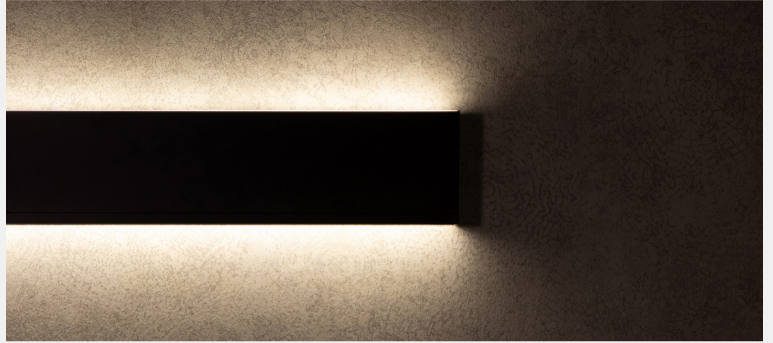

Groove 40 Wall Washer Wall Direct-Indirect

DATA SHEET

PROJECT: _____

TYPE: _____

NOTES: _____

QUANTITY: _____

DATE: _____

GENERAL

Product Code:

WMWW-40-DI

Luminaire Type:

Wall Mounted

Body Construction:

Highest grade extruded aluminum Aluminum profile single max. length available in 3380mm

Body Surface Finishes:

Natural anodized finish / Texture White / Texture Black / Texture Grey / Any Other RAL color possible on Request (Any Contrast color also possible)

IP Rating:

40

PHYSICAL

Dimension W x H x L*:

40x100x1130mm

Fixing System:

Wall Mount with Screw

LED

Light Source:

LED

CCT:

3000K / 4000K / 5700K / TW (Tunable White)
2700-6500K

CRI:

80+, 90+, (Available on request)

MacAdam Step:

3

OPTICAL

Light Distribution:

Asymmetric-Direct-Indirect

Diffuser:

Satin Finished PC Opal Diffuser

UGR:

UGR < 16

ELECTRICAL

System Wattage:

23W-D / 11W-U / 27W-D / 13W-U

Luminous Flux:

3026 lm at Luminaire level / 3400 lm at Luminaire level

Power Factor:

0.94

DRIVER

Non-Dimmable

DALI Dimmable

0-10V Analogue Dimmable

Bluetooth 4.0 CASAMBI remote control through App

*The length mentioned here is only for a single unit but can be changed as per your preference.

*customized product, please contact us for required form and patterns.