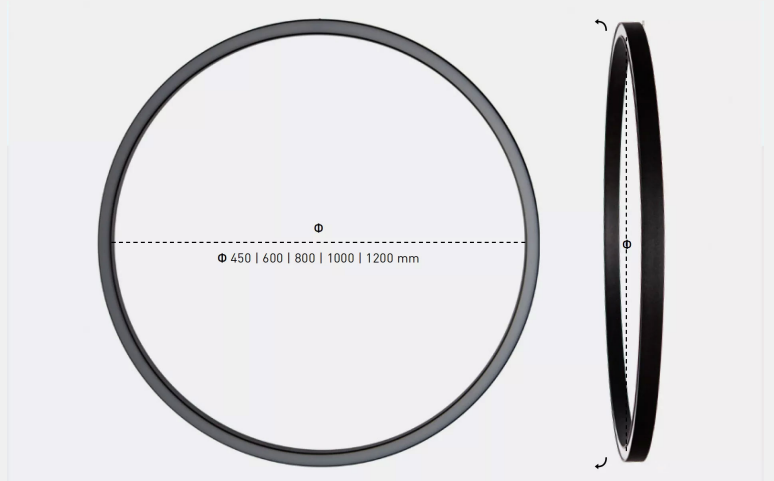

Product Code:

RSPV-D-450 / RSPV-D-600 / RSPV-D-800 /
RSPV-D-1000 / RSP-D-1200

Luminaire Type:

Pendant in Vertical

Body Construction:

Highest grade extruded aluminum

Body Surface Finishes:

Texture White / Texture Black / Any other RAL
color available on request

IP Rating:

40

PHYSICAL

Dimension Φ x H x W:

450x25x20mm 600x25x20mm 800x25x20mm
1000x25x20mm 1200x25x20mm

Fixing System:

1500mm long steel wires with height
adjustment system

LED