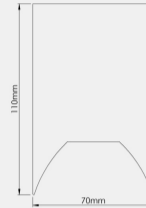

Product Code:

GCM+70-D

Luminaire Type:

Ceiling Mounted

Body Construction:

Highest grade extruded aluminum Aluminum profile single max. length available in 3380mm

Body Surface Finishes:

Natural anodized finish / Texture White / Texture Black / Texture Grey / Any Other RAL color possible on Request (Any Contrast color also possible)

IP Rating:

40

PHYSICAL

Dimension W x H x L*:

70x110x1130mm

Fixing System:

Surface Mount with Screw

LED