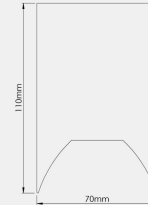

Product Code:

GRM+70-D

Luminaire Type:

Recessed Trimless

Body Construction:

Highest grade extruded aluminum Aluminum profile single max. length available in 3380mm

Body Surface Finishes:

Natural anodized finish / Texture White / Texture Black / Texture Grey / Any Other RAL color possible on Request (Any Contrast color also possible)

IP Rating:

40

PHYSICAL

Dimension W x H x L*:

70x110x1130mm

Fixing System:

Recessed Mounting Brackets

LED