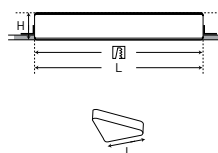

RECESSED

Luminaire directly installed into a hollow opening in a ceiling.

Product Code
STR-450 | STR-600 | STR-900

Luminaire Type
Recessed

Dimension L x H
450 | 600 | 900x85 mm

Fixing System
Mounting Bracket for Recessed

System Wattage
35W | 45W | 75W

Luminous Flux
2450 lm | 3150 lm | 5250 lm

CEILING

Flush-mount luminaires attached to the ceiling.

Product Code
STC-450 | STC-600 | STC-900

Luminaire Type
Ceiling Mounted

Dimension L x H
450 | 600 | 900x85 mm

Luminaire Type
Pendant

Dimension L x H
450x85 mm

Fixing System
1500 mm long steel wires with height adjustment system

System Wattage
35W

Luminous Flux
2450 lm

Pendant 600 | 900

Product Code
STP-600 | STP-900

Luminaire Type
Pendant

Dimension L x H
600 | 900x85 mm

Fixing System
1500 mm long steel wires with height adjustment system

System Wattage
45W | 75W

Luminous Flux
3150 lm | 5250 lm

The Soft triang0 Pendant 600 | 900 luminaire has two wiring options