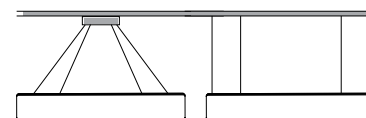

System Wattage
35W | 45W | 75W

Luminous Flux
2450 lm | 3150 lm | 5250 lm

CEILING

Flush-mount luminaires attached to the ceiling.

Product Code
STC-450 | STC-600 | STC-900

Luminaire Type
Ceiling Mounted

Dimension L x H
450 | 600 | 900x85 mm

Luminaire Type
Pendant

Dimension L x H
450x85 mm

Fixing System
1500 mm long steel wires with height adjustment system

System Wattage
35W

Luminous Flux
2450 lm

Pendant 600 | 900

Product Code
STP-600 | STP-900

Luminaire Type
Pendant

Dimension L x H
600 | 900x85 mm

Fixing System
1500 mm long steel wires with height adjustment system

System Wattage
45W | 75W

Luminous Flux
3150 lm | 5250 lm

The Soft triang0 Pendant 600 | 900 luminaire has two wiring options