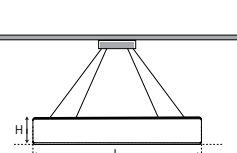

PENDANT

Luminaire suspended from the ceiling with a transparent wire.