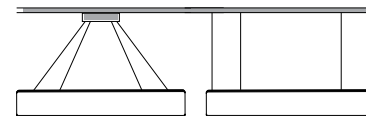

Pendant 600-1200

Product Code
SSP-600 | SSP-900 | SSP-1200

Luminaire Type
Pendant

Dimension L x W x H
600x600 | 900x900 | 1200x1200x85 mm

Fixing System
1500 mm long steel wires with
height adjustment system

System Wattage
45W | 75W | 100W

Luminous Flux
3150 lm | 5250 lm | 7000 lm

The Soft Square Pendant 600-1200 luminaire has two wiring options