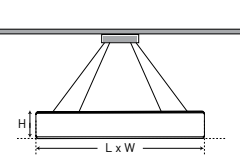

PENDANT

Luminaire suspended from the ceiling with a transparent wire.