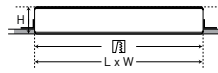

Soft Square

Soft Square can be mounted in three ways

RECESSED

Luminaire directly installed into a hollow opening in a ceiling.