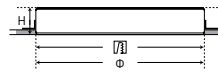

RECESSED

Luminaire directly installed into a hollow opening in a ceiling.