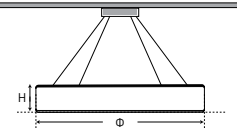

PENDANT

Luminaire suspended from the ceiling with a transparent wire.