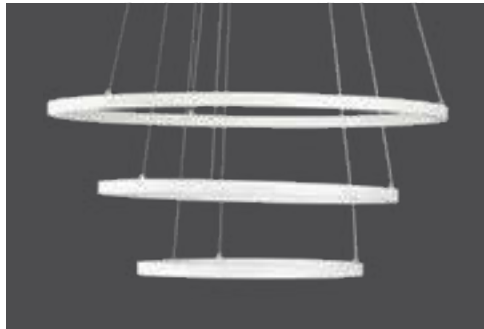

2

ring0 Slim Bunch

Exceptional, artistic lighting that solves a range of illumination tasks and interior looks with precise sophistication.

BUNCH STYLES

ring0 Slim Bunch offers a variety of styles for how the bunches can be created. These are some signature styles. The bunches have individual string systems and can be customised in various other styles.

ring0 Slim Bunch

DIRECT

Downward light distribution provides uniform lighting.

Direct 1200-1000-800 |
1000-800-600 | 800-600-450

Product Code
RSPB-D-12108 | RSPB-D-1086 | RSPB-D-864

Dimension Φ x H x W
1200-1000-800x25x20 mm
1000-800-600x25x20 mm
800-600-450x25x20 mm

Light Distribution
Direct

System Wattage
170W | 135W | 100W

Luminous Flux
11900 lm | 9450 lm | 7000 lm

DIRECT-INDIRECT

Provides light upward and downward. Can bring a softer ambient glow.

Direct-Indirect 1200-1000-800 |
1000-800-600 | 800-600-450

Product Code
RSPB-DI-12108 | RSPB-DI-1086 | RSPB-DI-864

Dimension Φ x H x W
1200-1000-800x40x20 mm
1000-800-600x40x20 mm
800-600-450x40x20 mm

Light Distribution
Direct-Indirect

System Wattage
220W | 180W | 150W