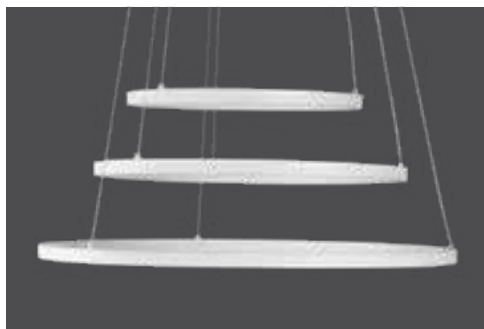

2

ring0 Slim Bunch

Exceptional, artistic lighting that solves a range of illumination tasks and interior looks with precise sophistication.

BUNCH STYLES

ring0 Slim Bunch offers a variety of styles for how the bunches can be created. These are some signature styles. The bunches have individual string systems and can be customised in various other styles.

ring0 Slim Bunch

DIRECT

Downward light distribution provides uniform lighting.

Direct 1200-1000-800 |
1000-800-600 | 800-600-450

Product Code
RSPB-D-12108 | RSPB-D-1086 | RSPB-D-864

Dimension Φ x H x W
1200-1000-800x25x20 mm
1000-800-600x25x20 mm
800-600-450x25x20 mm

Light Distribution
Direct

System Wattage
170W | 135W | 100W

Luminous Flux
11900 lm | 9450 lm | 7000 lm

DIRECT-INDIRECT

Provides light upward and downward. Can bring a softer ambient glow.

Direct-Indirect 1200-1000-800 |
1000-800-600 | 800-600-450

Product Code
RSPB-DI-12108 | RSPB-DI-1086 | RSPB-DI-864

Dimension Φ x H x W
1200-1000-800x40x20 mm
1000-800-600x40x20 mm
800-600-450x40x20 mm

Light Distribution
Direct-Indirect

System Wattage
220W | 180W | 150W