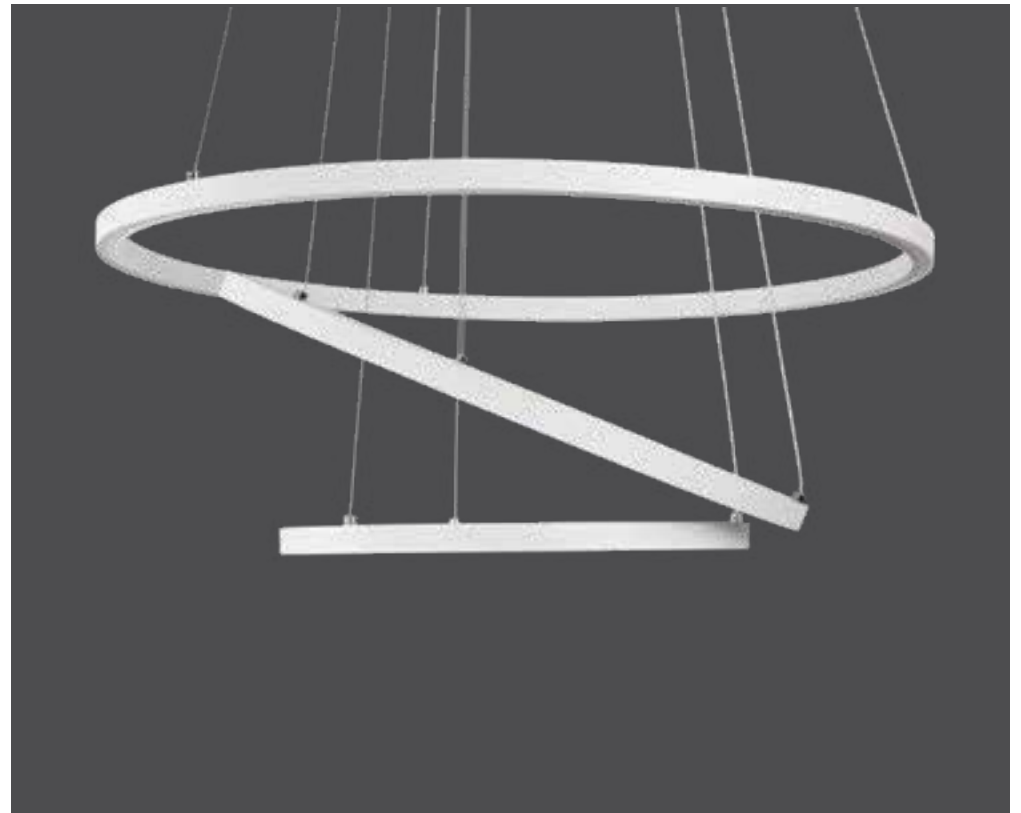

2

ring0 Slim Bunch

Exceptional, artistic lighting that solves a range of illumination tasks and interior looks with precise sophistication.

BUNCH STYLES

ring0 Slim Bunch offers a variety of styles for how the bunches can be created. These are some signature styles. The bunches have individual string systems and can be customised in various other styles.

ring0 Slim Bunch

DIRECT

Downward light distribution provides uniform lighting.

Direct 1200-1000-800 |
1000-800-600 | 800-600-450

Product Code
RSPB-D-12108 | RSPB-D-1086 | RSPB-D-864

Dimension Φ x H x W
1200-1000-800x25x20 mm
1000-800-600x25x20 mm
800-600-450x25x20 mm

Light Distribution
Direct

System Wattage
170W | 135W | 100W

Luminous Flux
11900 lm | 9450 lm | 7000 lm

DIRECT-INDIRECT

Provides light upward and downward. Can bring a softer ambient glow.

Direct-Indirect 1200-1000-800 |
1000-800-600 | 800-600-450

Product Code
RSPB-DI-12108 | RSPB-DI-1086 | RSPB-DI-864

Dimension Φ x H x W
1200-1000-800x40x20 mm
1000-800-600x40x20 mm
800-600-450x40x20 mm

Light Distribution
Direct-Indirect

System Wattage
220W | 180W | 150W