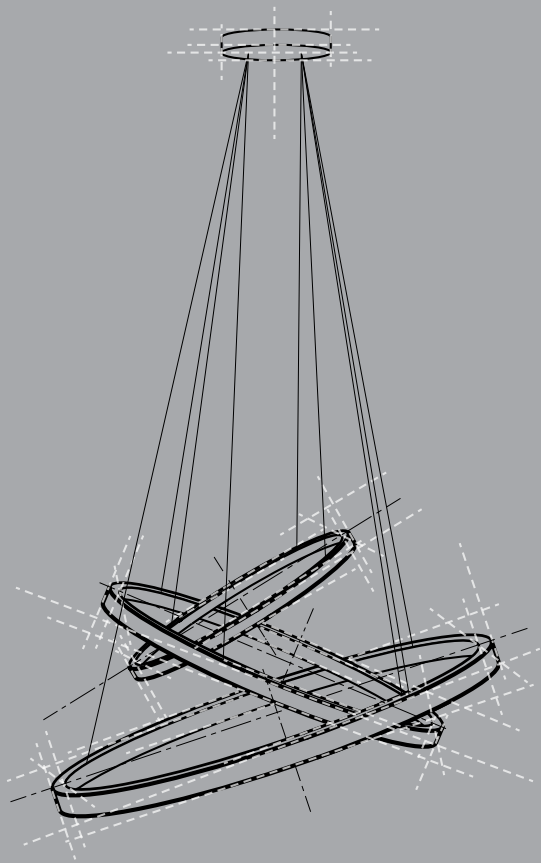

2

ring0 Slim Bunch

Exceptional, artistic lighting that solves a range of illumination tasks and interior looks with precise sophistication.

BUNCH STYLES

ring0 Slim Bunch offers a variety of styles for how the bunches can be created. These are some signature styles. The bunches have individual string systems and can be customised in various other styles.

ring0 Slim Bunch

DIRECT

Downward light distribution provides uniform lighting.

Direct 1200-1000-800 |
1000-800-600 | 800-600-450

Product Code
RSPB-D-12108 | RSPB-D-1086 | RSPB-D-864

Dimension Φ x H x W
1200-1000-800x25x20 mm
1000-800-600x25x20 mm
800-600-450x25x20 mm

Light Distribution
Direct

System Wattage
170W | 135W | 100W

Luminous Flux
11900 lm | 9450 lm | 7000 lm

DIRECT-INDIRECT

Provides light upward and downward. Can bring a softer ambient glow.

Direct-Indirect 1200-1000-800 |
1000-800-600 | 800-600-450

Product Code
RSPB-DI-12108 | RSPB-DI-1086 | RSPB-DI-864

Dimension Φ x H x W
1200-1000-800x40x20 mm
1000-800-600x40x20 mm
800-600-450x40x20 mm

Light Distribution
Direct-Indirect

System Wattage
220W | 180W | 150W