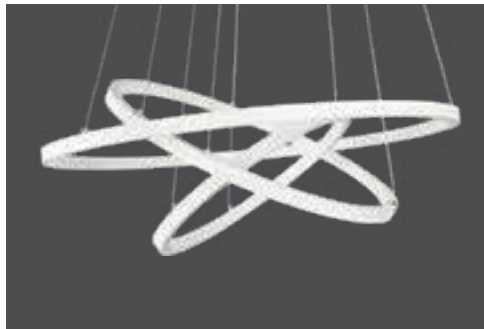

2

ring0 Slim Bunch

Exceptional, artistic lighting that solves a range of illumination tasks and interior looks with precise sophistication.

BUNCH STYLES

ring0 Slim Bunch offers a variety of styles for how the bunches can be created. These are some signature styles. The bunches have individual string systems and can be customised in various other styles.

ring0 Slim Bunch

DIRECT

Downward light distribution provides uniform lighting.

Direct 1200-1000-800 |
1000-800-600 | 800-600-450

Product Code
RSPB-D-12108 | RSPB-D-1086 | RSPB-D-864

Dimension Φ x H x W
1200-1000-800x25x20 mm
1000-800-600x25x20 mm
800-600-450x25x20 mm

Light Distribution
Direct

System Wattage
170W | 135W | 100W

Luminous Flux
11900 lm | 9450 lm | 7000 lm

DIRECT-INDIRECT

Provides light upward and downward. Can bring a softer ambient glow.

Direct-Indirect 1200-1000-800 |
1000-800-600 | 800-600-450

Product Code
RSPB-DI-12108 | RSPB-DI-1086 | RSPB-DI-864

Dimension Φ x H x W
1200-1000-800x40x20 mm
1000-800-600x40x20 mm
800-600-450x40x20 mm

Light Distribution
Direct-Indirect

System Wattage
220W | 180W | 150W