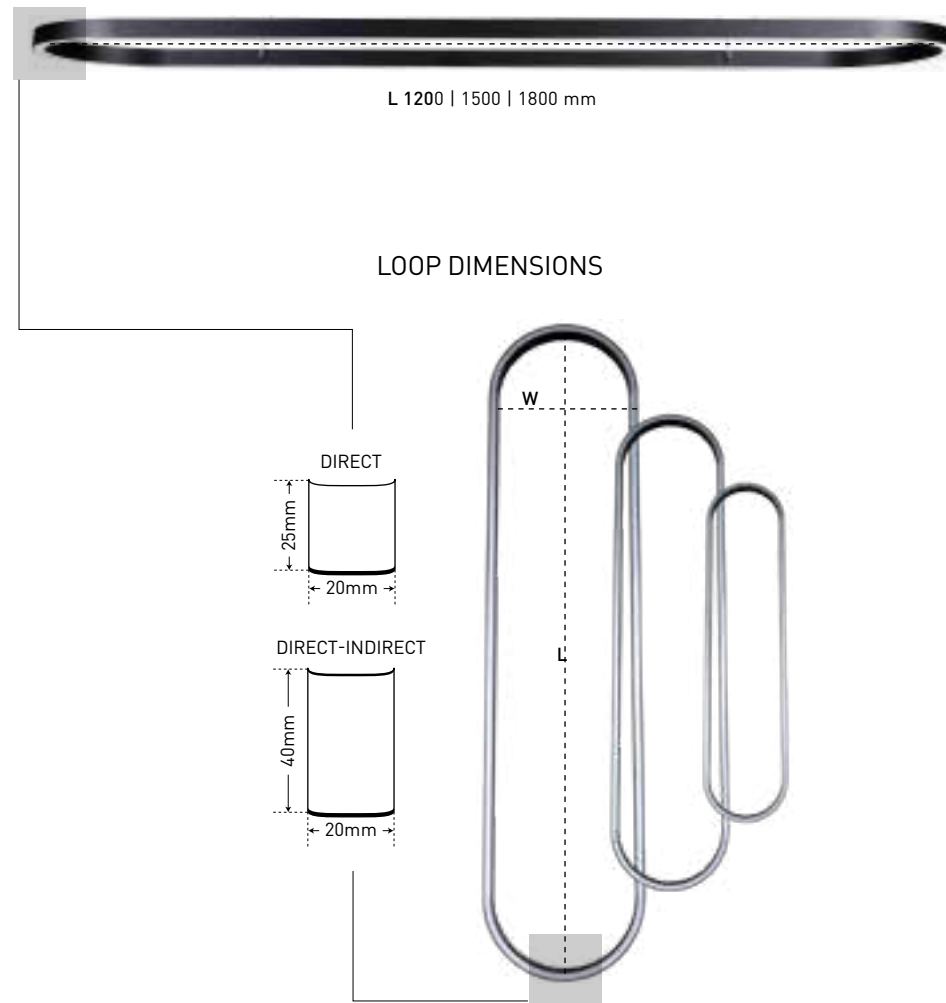

LOOP IS AVAILABLE IN MULTIPLE DIAMETERS

Loop

DIRECT

Downward light distribution provides uniform lighting.

Product Code
LP-D-1200 | LP-D-1500 | LP-D-1800

Dimension L x W x H
1200 | 1500 | 1800x350x25 mm

Light Distribution
Direct

System Wattage
40W | 60W | 75W

Luminous Flux
2800 lm | 4200 lm | 5250 lm

DIRECT-INDIRECT

Provides light upward and downward. Can bring a softer ambient glow.

Product Code
LP-DI-1200 | LP-DI-1500 | LP-DI-1800

Dimension L x W x H
1200 | 1500 | 1800x350x40 mm

Light Distribution
Direct-Indirect

System Wattage
60W | 80W | 95W

Luminous Flux
4200 lm | 5600 lm | 6650 lm

All Loop carry the following specifications

GENERAL	Luminaire Type	Pendant
	Body Construction	Highest grade extruded aluminum
	Surface Finishes	Texture White Texture Black Texture Grey Any Other RAL color possible on Request
	IP Rating	40
LED	Light Source CCT	LED 3000K 4000K 5700K TW (Tunable White) 2700-6500K
	CRI	80+, 90+ (Available on request)
	MacAdam Step	3
	Power Factor	0.94
	Fixing System	1500 mm long steel wires with height adjustment system
	Diffuser	Satin finished Opal Diffuser
	Driver	Non-Dimmable DALI Dimmable 0-10V Analogue Bluetooth 4.0 CASAMBI remote control through App