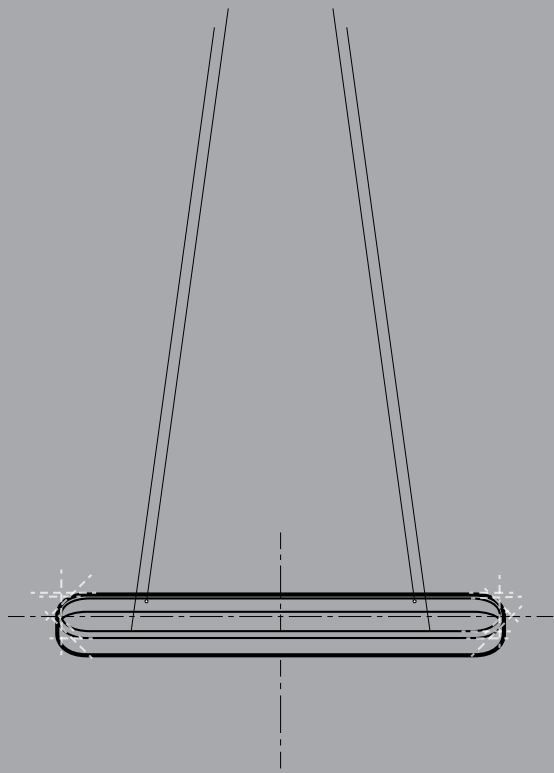

3

Loop

Pure blend of light and form. Becomes multifunctional work light and decorative statement piece instantaneously.

Fusion of form with
function, bathed in luxury

Reverence for
simplicity and utility

Where
science and
emotions
meet

LOOP IS AVAILABLE IN MULTIPLE DIAMETERS

Loop

DIRECT

Downward light distribution provides uniform lighting.

Product Code
LP-D-1200 | LP-D-1500 | LP-D-1800

Dimension L x W x H
1200 | 1500 | 1800x350x25 mm

Light Distribution
Direct

System Wattage
40W | 60W | 75W

Luminous Flux
2800 lm | 4200 lm | 5250 lm

DIRECT-INDIRECT

Provides light upward and downward. Can bring a softer ambient glow.

Product Code
LP-DI-1200 | LP-DI-1500 | LP-DI-1800

Dimension L x W x H
1200 | 1500 | 1800x350x40 mm

Light Distribution
Direct-Indirect

System Wattage
60W | 80W | 95W

Luminous Flux
4200 lm | 5600 lm | 6650 lm

All Loop carry the following specifications

GENERAL	Luminaire Type	Pendant
	Body Construction	Highest grade extruded aluminum
	Surface Finishes	Texture White Texture Black Texture Grey Any Other RAL color possible on Request
	IP Rating	40
LED	Light Source CCT	LED 3000K 4000K 5700K TW (Tunable White) 2700-6500K
	CRI	80+, 90+ (Available on request)
	MacAdam Step	3
	Power Factor	0.94
	Fixing System	1500 mm long steel wires with height adjustment system
	Diffuser	Satin finished Opal Diffuser
	Driver	Non-Dimmable DALI Dimmable 0-10V Analogue Bluetooth 4.0 CASAMBI remote control through App