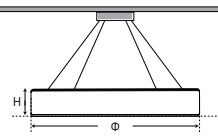

PENDANT

Luminaire suspended from the ceiling with a transparent wire.