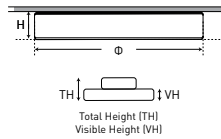

# Lid

Lid can be mounted in three ways

All Lid luminaires have a visible height of 45 mm only

## CEILING

Flush-mount luminaires attached to the ceiling.

**Product Code**  
LIDC-575 | LIDC-775 | LIDC-975

**Luminaire Type**  
Ceiling Mounted

**Dimension  $\Phi$  x VH x TH**  
575 | 775 | 975x45x90 mm

## PENDANT

Luminaire suspended from the ceiling with a transparent wire.

**Product Code**  
LIDP-575 | LIDP-775 | LIDP-975

**Luminaire Type**  
Pendant

**Dimension  $\Phi$  x VH x TH**  
575 | 775 | 975x45x90 mm

## WALL

Luminaire mounted on the wall.

**Product Code**  
LIDW-575 | LIDW-775 | LIDW-975

**Luminaire Type**  
Wall Mounted

**Dimension  $\Phi$  x VH x TH**  
575 | 775 | 975x45x90 mm

**Fixing System**  
Wall Mounted with Screw