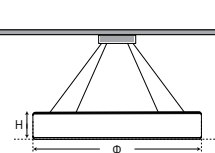

PENDANT

Luminaire suspended from the ceiling with a transparent wire.