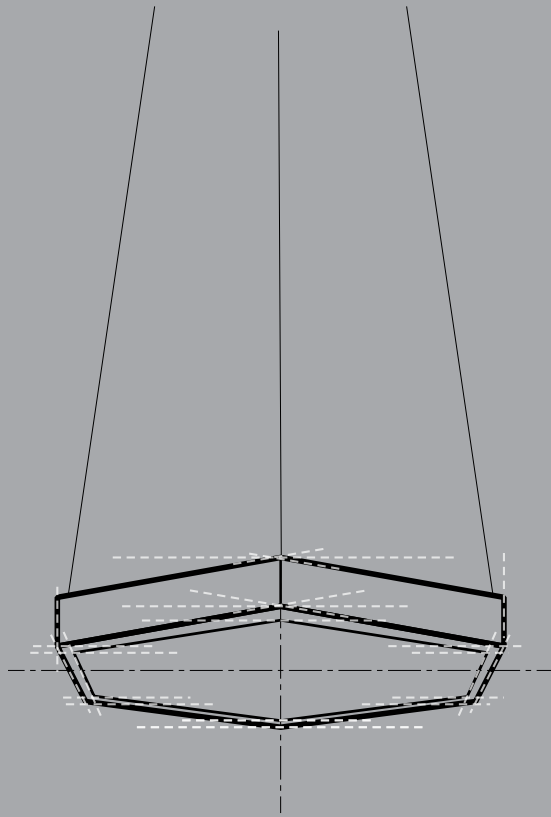

7

Hexedge Full (F) & Hexedge Hollow (H)

Offers adaptable lighting solutions. Harmonizes seamlessly with the architecture and singular interior design.