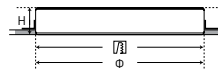

## RECESSED

Luminaire directly installed into a hollow opening in a ceiling.

**Product Code**  
HRH40-D-600 | HRH40-D-900

**Luminaire Type**  
Recessed

**Dimension  $\Phi$  x H x W**  
600x75x40 mm | 900x75x40 mm