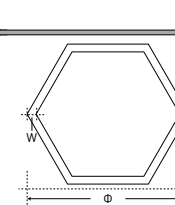

WALL

Luminaire mounted on the wall.