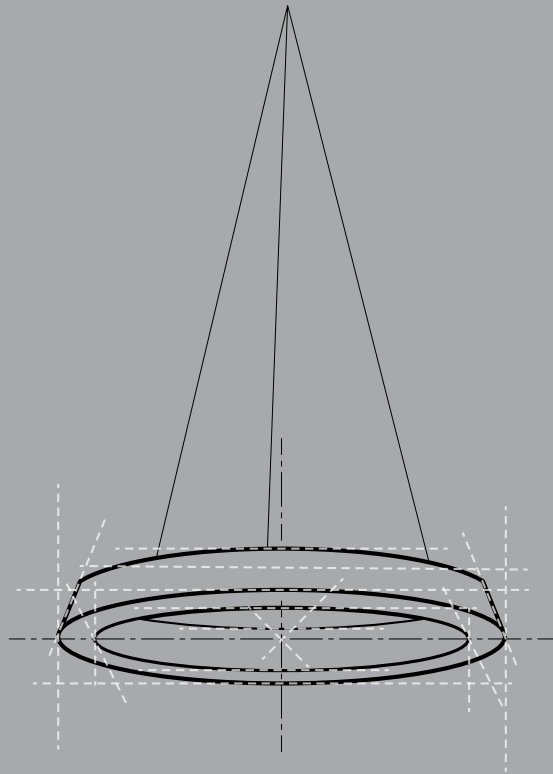

④

Drop

A holistic lighting solution. A balance of bold and subtle that enhances any interior with simplicity.

Illumination for inspiration

Drop

DIRECT

Downward light distribution provides uniform lighting.

Product Code
DRP-D-400 | DRP-D-600 | DRP-D-800

Dimension Φ x H x W
400 | 600 | 800x55x28 mm

Light Distribution
Direct

System Wattage
30W | 45W | 60W

Luminous Flux
2100 lm | 3150 lm | 4200 lm

All Drop carry the following specifications

GENERAL	Luminaire Type	Pendant
	Body Construction	Highest grade extruded aluminum
	Surface Finishes	Texture White Texture Black Texture Grey Any Other RAL color possible on Request
	IP Rating	40
LED	Light Source	LED
	CCT	3000K 4000K 5700K TW (Tunable White) 2700-6500K
	CRI	80+, 90+ (Available on request)
	MacAdam Step	3
	Power Factor	0.94
	Fixing System	1500 mm long steel wires with height adjustment system
	Diffuser	Satin finished Injection moulded PC
	Driver	Non-Dimmable DALI Dimmable: 0-10V Analogue Bluetooth 4.0 CASAMBI remote control through App