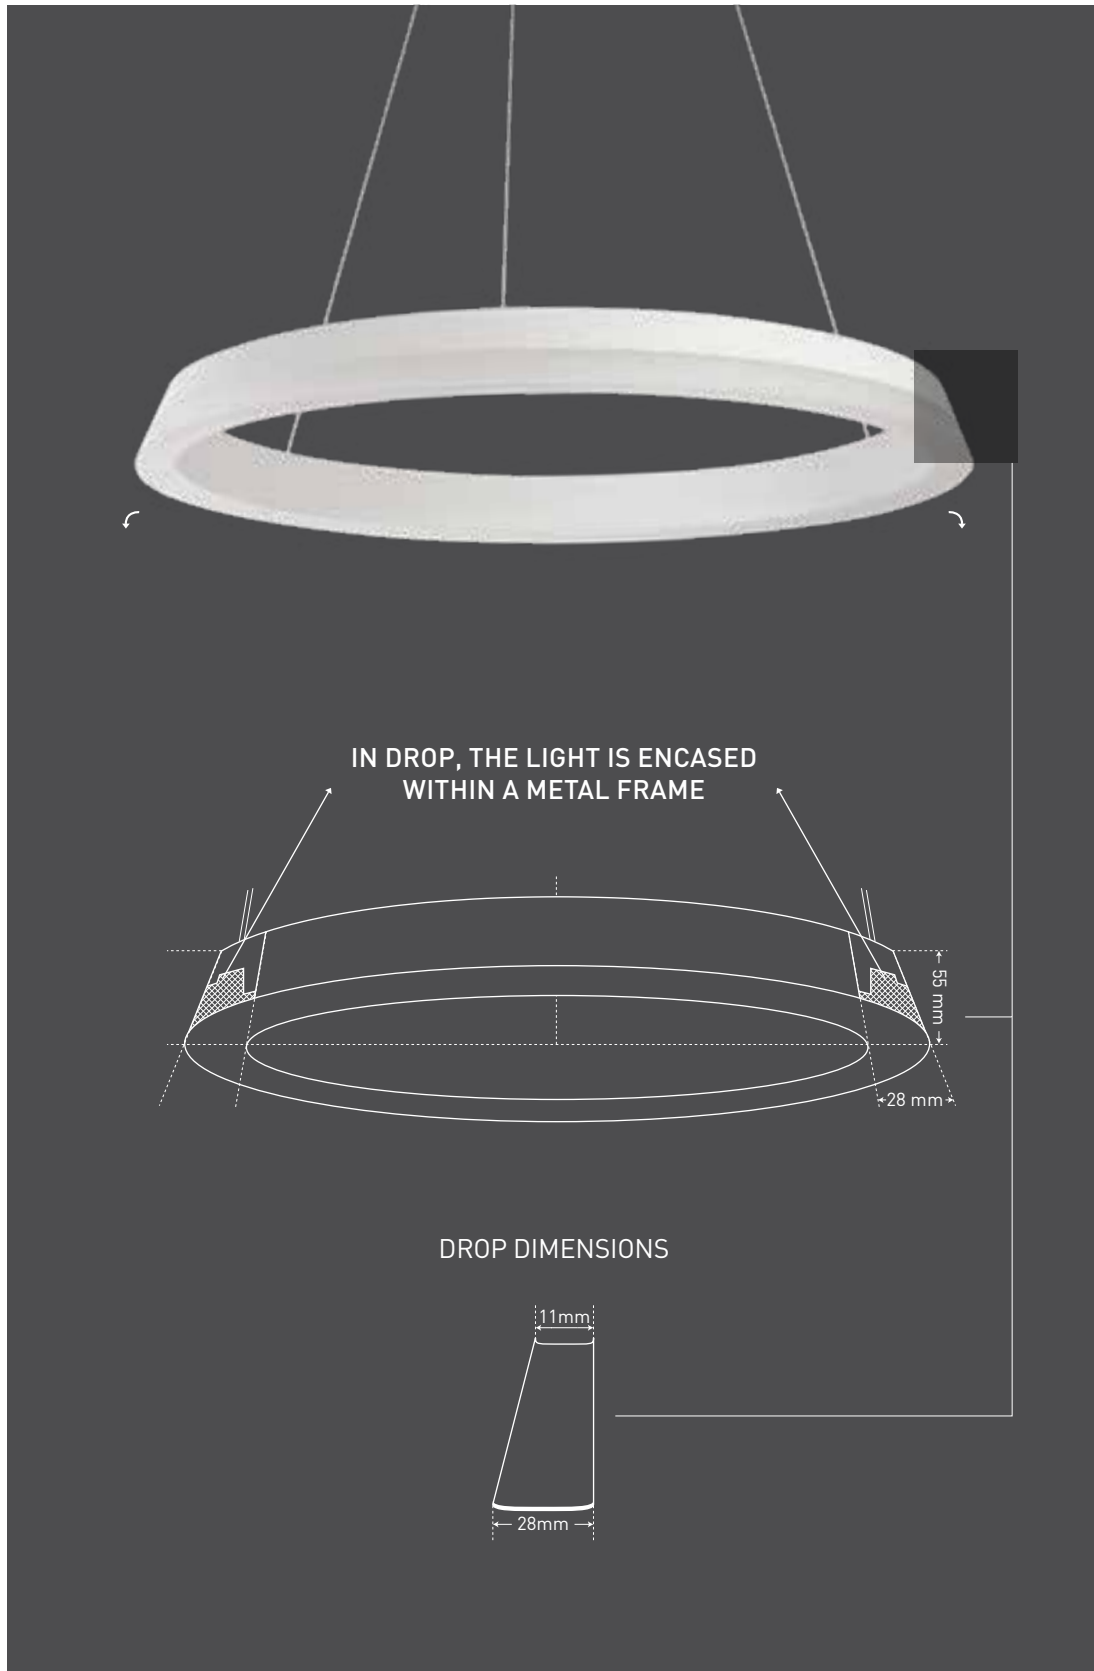

④

Drop

A holistic lighting solution. A balance of bold and subtle that enhances any interior with simplicity.

Illumination for inspiration

Drop

DIRECT

Downward light distribution provides uniform lighting.

Product Code
DRP-D-400 | DRP-D-600 | DRP-D-800

Dimension Φ x H x W
400 | 600 | 800x55x28 mm

Light Distribution
Direct

System Wattage
30W | 45W | 60W

Luminous Flux
2100 lm | 3150 lm | 4200 lm

All Drop carry the following specifications

GENERAL	Luminaire Type	Pendant
	Body Construction	Highest grade extruded aluminum
	Surface Finishes	Texture White Texture Black Texture Grey Any Other RAL color possible on Request
	IP Rating	40
LED	Light Source	LED
	CCT	3000K 4000K 5700K TW (Tunable White) 2700-6500K
	CRI	80+, 90+ (Available on request)
	MacAdam Step	3
	Power Factor	0.94
	Fixing System	1500 mm long steel wires with height adjustment system
	Diffuser	Satin finished Injection moulded PC
	Driver	Non-Dimmable DALI Dimmable: 0-10V Analogue Bluetooth 4.0 CASAMBI remote control through App

All Drop are available in the following colours