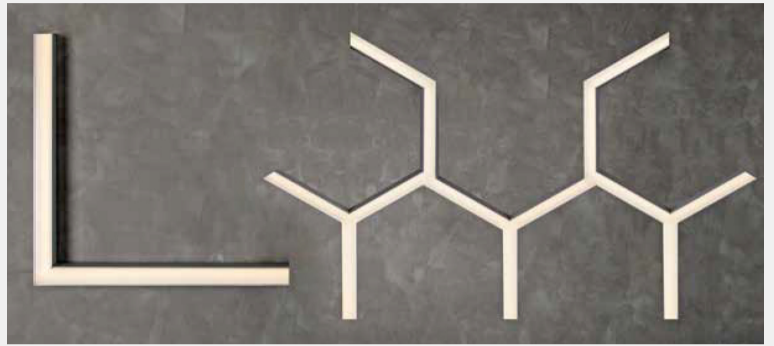

Luminaire Type:

Recessed

Body Construction:

Highest grade extruded aluminum

Body Surface Finishes:

Texture White / Texture Black / Texture Grey /
Any Other RAL color possible on Request

IP Rating:

40

PHYSICAL

Dimension W x H:

40x75mm

Fixing System:

Recessed Mounting Brackets

LED

Light Source:

LED