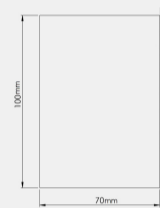

Product Code:

WM-70-DI

Luminaire Type:

Wall Mounted

Body Construction:

Highest grade extruded aluminum Aluminum profile single max. length available in 3380mm

Body Surface Finishes:

Natural anodized finish / Texture White / Texture Black / Texture Grey / Any Other RAL color possible on Request (Any Contrast color also possible)

IP Rating:

40

PHYSICAL

Dimension W x H x L*:

70x100x1130mm

Fixing System:

Wall Mounted with Screw

LED