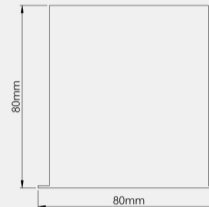

Product Code:

RMWT-80-D

Luminaire Type:

Recessed

Body Construction:

Highest grade extruded aluminum Aluminum profile single max. length available in 3380mm

Body Surface Finishes:

Natural anodized finish / Texture White / Texture Black / Texture Grey / Any Other RAL color possible on Request (Any Contrast color also possible)

IP Rating:

40

PHYSICAL

Dimension W x H x L*:

80x80x1130mm

Fixing System:

Recessed Mounting Brackets

LED