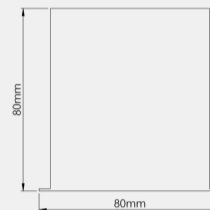

### GENERAL

**Product Code:**

RMWT-80-D

**Luminaire Type:**

Recessed

**Body Construction:**

Highest grade extruded aluminum Aluminum profile single max. length available in 3380mm

**Body Surface Finishes:**

### PHYSICAL

**Dimension W x H x L\*:**

80x80x1130mm

**Fixing System:**

Recessed Mounting Brackets