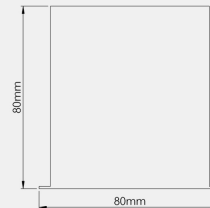

### GENERAL

**Product Code:**

RMWT-80-D

**Luminaire Type:**

Recessed

**Body Construction:**

Highest grade extruded aluminum Aluminum profile single max. length available in 3380mm

**Body Surface Finishes:**

### PHYSICAL

**Dimension W x H x L\*:**

80x80x1130mm

**Fixing System:**

Recessed Mounting Brackets