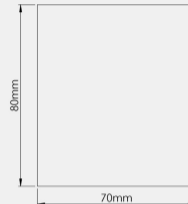

Product Code:

RM-70-D

Luminaire Type:

Recessed

Body Construction:

Highest grade extruded aluminum Aluminum profile single max. length available in 3380mm

Body Surface Finishes:

Natural anodized finish / Texture White / Texture Black / Texture Grey / Any Other RAL color possible on Request (Any Contrast color also possible)

IP Rating:

40

PHYSICAL

Dimension W x H x L*:

70x80x1130mm

Fixing System:

Recessed Mounting Brackets

LED