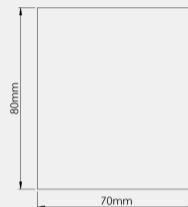

### GENERAL

**Product Code:**

RM-70-D

**Luminaire Type:**

Recessed

**Body Construction:**

Highest grade extruded aluminum Aluminum profile single max. length available in 3380mm

**Body Surface Finishes:**

### PHYSICAL

**Dimension W x H x L\*:**

70x80x1130mm

**Fixing System:**

Recessed Mounting Brackets