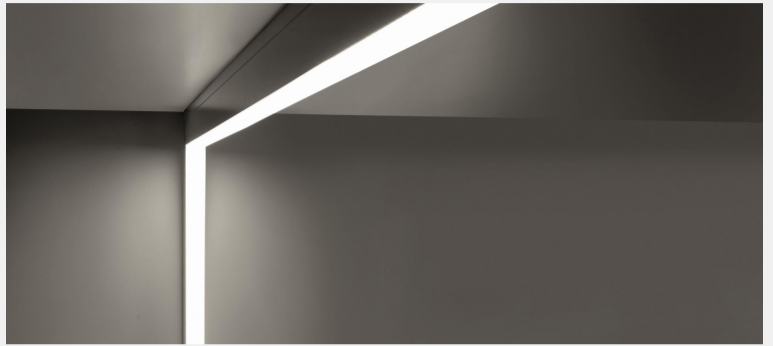

Linear 40 Ceiling

DATA SHEET

PROJECT: _____

TYPE: _____

NOTES: _____

QUANTITY: _____

DATE: _____

GENERAL

Product Code:

CM-40-D

Luminaire Type:

Ceiling Mounted

Body Construction:

Highest grade extruded aluminum Aluminum profile single max. length available in 3380mm

Body Surface Finishes:

Natural anodized finish / Texture White / Texture Black / Texture Grey / Any Other RAL color possible on Request (Any Contrast color also possible)

IP Rating:

40

PHYSICAL

Dimension W x H x L*:

40x75x1130mm

Fixing System:

Ceiling Mounted with Screw

LED

Light Source:

LED

CCT:

3000K / 4000K / 5700K / TW (Tunable White)
2700-6500K

CRI:

80+, 90+, (Available on request)

MacAdam Step:

3

OPTICAL

Light Distribution:

Direct

Diffuser:

Satin Finished PC Opal Diffuser, Micro-Prismatic Diffuser

UGR:

< 22 with Opal Diffuser, < 19 with Micro-Prismatic Diffuser

ELECTRICAL

System Wattage:

23W / 27W

Luminous Flux:

2047 lm at Luminaire level / 2295 lm at Luminaire level

Power Factor:

0.94

DRIVER

Non-Dimmable

DALI Dimmable

0-10V Analogue Dimmable

Bluetooth 4.0 CASAMBI remote control through App

*The length mentioned here is only for a single unit but can be changed as per your preference.

*customized product, please contact us for required form and patterns.