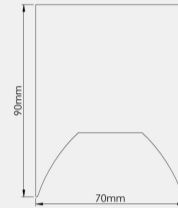

### GENERAL

**Product Code:**

GCM-70-D

**Luminaire Type:**

Ceiling Mounted

**Body Construction:**

Highest grade extruded aluminum Aluminum profile single max. length available in 3380mm

**Body Surface Finishes:**

### PHYSICAL

**Dimension W x H x L\*:**

70x90x1130mm

**Fixing System:**

Surface Mount with Screw