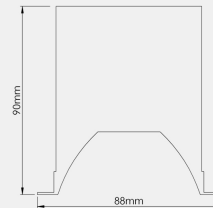

Product Code:

GRT-88-D

Luminaire Type:

Recessed

Body Construction:

Highest grade extruded aluminum Aluminum profile single max. length available in 3380mm

Body Surface Finishes:

Natural Silver anodized finish / Texture White / Texture Black / Texture Grey / Any Other RAL color possible on Request (Any Contrast color also possible)

IP Rating:

40

PHYSICAL

Dimension W x H x L*:

88x90x1130mm

Fixing System:

Recessed Mounting Brackets

LED