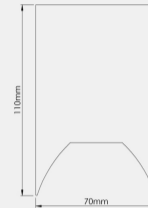

Product Code:

GPM-70-DI

Luminaire Type:

Pendant

Body Construction:

Highest grade extruded aluminum Aluminum profile single max. length available in 3380mm

Body Surface Finishes:

Natural Silver anodized finish / Texture White / Texture Black / Texture Grey / Any Other RAL color possible on Request (Any Contrast color also possible)

IP Rating:

40

PHYSICAL

Dimension W x H x L*:

70x110x1130mm

Fixing System:

1500mm long steel wires with height adjustment system

LED