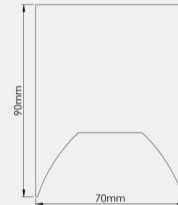

### GENERAL

**Product Code:**

GPM-70-D

**Luminaire Type:**

Pendant

**Body Construction:**

Highest grade extruded aluminum Aluminum profile single max. length available in 3380mm

**Body Surface Finishes:**

### PHYSICAL

**Dimension W x H x L\*:**

70x90x1130mm

**Fixing System:**

1500mm long steel wires with height adjustment system