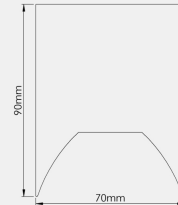

Product Code:

GPM-70-D

Luminaire Type:

Pendant

Body Construction:

Highest grade extruded aluminum Aluminum profile single max. length available in 3380mm

Body Surface Finishes:

Natural Silver anodized finish / Texture White / Texture Black / Texture Grey / Any Other RAL color possible on Request (Any Contrast color also possible)

IP Rating:

40

PHYSICAL

Dimension W x H x L*:

70x90x1130mm

Fixing System:

1500mm long steel wires with height adjustment system

LED