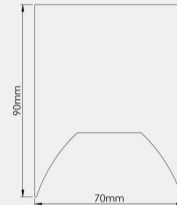

Product Code:

GPM-70-D

Luminaire Type:

Pendant

Body Construction:

Highest grade extruded aluminum Aluminum profile single max. length available in 3380mm

Body Surface Finishes:

Natural Silver anodized finish / Texture White / Texture Black / Texture Grey / Any Other RAL color possible on Request (Any Contrast color also possible)

IP Rating:

40

PHYSICAL

Dimension W x H x L*:

70x90x1130mm

Fixing System:

1500mm long steel wires with height adjustment system

LED