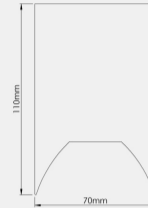

### GENERAL

**Product Code:**

GCM+70-D

**Luminaire Type:**

Ceiling Mounted

**Body Construction:**

Highest grade extruded aluminum Aluminum profile single max. length available in 3380mm

**Body Surface Finishes:**

### PHYSICAL

**Dimension W x H x L\*:**

70x110x1130mm

**Fixing System:**

Surface Mount with Screw