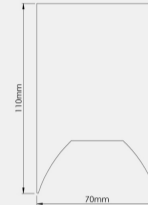

### GENERAL

**Product Code:**

GRM+70-D

**Luminaire Type:**

Recessed Trimless

**Body Construction:**

Highest grade extruded aluminum Aluminum profile single max. length available in 3380mm

**Body Surface Finishes:**

### PHYSICAL

**Dimension W x H x L\*:**

70x110x1130mm

**Fixing System:**

Recessed Mounting Brackets