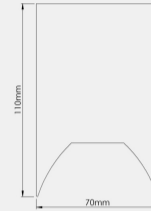

Product Code:

GPM+70-DI

Luminaire Type:

Pendant

Body Construction:

Highest grade extruded aluminum Aluminum profile single max. length available in 3380mm

Body Surface Finishes:

Natural anodized finish / Texture White / Texture Black / Texture Grey / Any Other RAL color possible on Request (Any Contrast color also possible)

IP Rating:

40

PHYSICAL

Dimension W x H x L*:

70x110x1130mm

Fixing System:

1500mm long steel wires with height adjustment system

LED