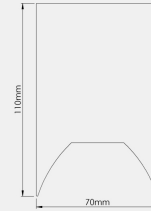

### GENERAL

**Product Code:**

GPM+70-DI

**Luminaire Type:**

Pendant

**Body Construction:**

Highest grade extruded aluminum Aluminum profile single max. length available in 3380mm

**Body Surface Finishes:**

### PHYSICAL

**Dimension W x H x L\*:**

70x110x1130mm

**Fixing System:**

1500mm long steel wires with height adjustment system