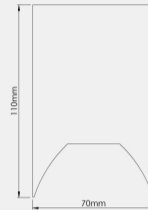

Product Code:

GPM+70-D

Luminaire Type:

Pendant

Body Construction:

Highest grade extruded aluminum Aluminum profile single max. length available in 3380mm

Body Surface Finishes:

Natural anodized finish / Texture White / Texture Black / Texture Grey / Any Other RAL color possible on Request (Any Contrast color also possible)

IP Rating:

40

PHYSICAL

Dimension W x H x L*:

70x110x1130mm

Fixing System:

1500mm long steel wires with height adjustment system

LED