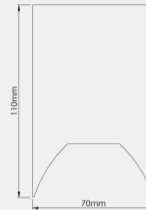

### GENERAL

**Product Code:**

GPM+70-D

**Luminaire Type:**

Pendant

**Body Construction:**

Highest grade extruded aluminum Aluminum profile single max. length available in 3380mm

**Body Surface Finishes:**

### PHYSICAL

**Dimension W x H x L\*:**

70x110x1130mm

**Fixing System:**

1500mm long steel wires with height adjustment system