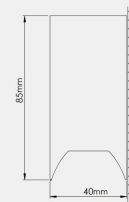

Product Code:

GWM-40-D

Luminaire Type:

Wall Mounted

Body Construction:

Highest grade extruded aluminum Aluminum profile single max. length available in 3380mm

Body Surface Finishes:

Natural Silver anodized finish / Texture White / Texture Black / Texture Grey / Any Other RAL color possible on Request (Any Contrast color also possible)

IP Rating:

40

PHYSICAL

Dimension W x H x L*:

40x85x1130mm

Fixing System:

Wall Mounted with Screw

LED