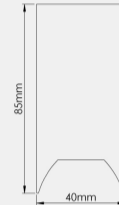

Product Code:

GCM-40-D

Luminaire Type:

Recessed with Trim

Body Construction:

Highest grade extruded aluminum Aluminum profile single max. length available in 3380mm

Body Surface Finishes:

Natural Silver anodized finish / Texture White / Texture Black / Texture Grey / Any Other RAL color possible on Request (Any Contrast color also possible)

IP Rating:

40

PHYSICAL

Dimension W x H x L*:

40x85x1130mm

Fixing System:

Ceiling Mounted with Screw

LED