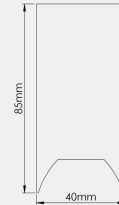

Product Code:

GCM-40-D

Luminaire Type:

Recessed with Trim

Body Construction:

Highest grade extruded aluminum Aluminum profile single max. length available in 3380mm

Body Surface Finishes:

Natural Silver anodized finish / Texture White / Texture Black / Texture Grey / Any Other RAL color possible on Request (Any Contrast color also possible)

IP Rating:

40

PHYSICAL

Dimension W x H x L*:

40x85x1130mm

Fixing System:

Ceiling Mounted with Screw

LED