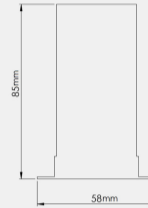

Product Code:

RWWT-58 Wall Washer

Luminaire Type:

Recessed with Trim

Body Construction:

Highest grade extruded aluminum Aluminum profile single max. length available in 3380mm

Body Surface Finishes:

Natural Silver anodized finish / Texture White / Texture Black / Texture Grey / Any Other RAL color possible on Request

IP Rating:

40

PHYSICAL

Dimension W x H x L*:

58x85x1130mm

Fixing System:

Recessed Mounting Brackets

LED