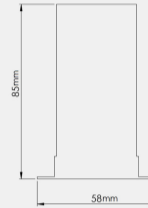

### GENERAL

**Product Code:**

RWWT-58 Wall Washer

**Luminaire Type:**

Recessed with Trim

**Body Construction:**

Highest grade extruded aluminum Aluminum profile single max. length available in 3380mm

**Body Surface Finishes:**

### PHYSICAL

**Dimension W x H x L\*:**

58x85x1130mm

**Fixing System:**

Recessed Mounting Brackets