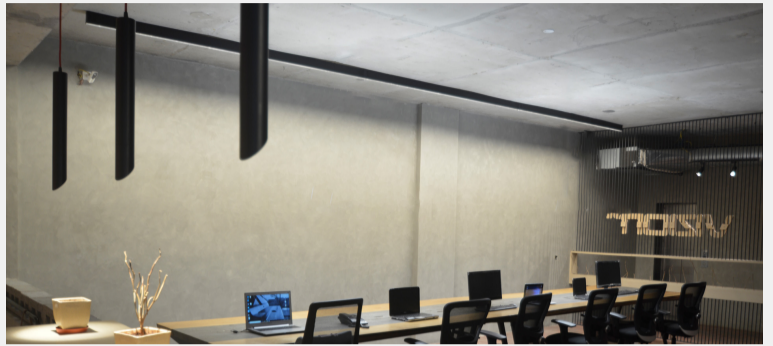

Groove 40 - Wall Washer Pendant Direct-Indirect

DATA SHEET

PROJECT: _____

TYPE: _____

NOTES: _____

QUANTITY: _____

DATE: _____

GENERAL

Product Code:

PMWW-40 -DI

Luminaire Type:

Pendant

Body Construction:

Highest grade extruded aluminum Aluminum profile single max. length available in 3380mm

Body Surface Finishes:

Natural Silver anodized finish / Texture White / Texture Black / Texture Grey / Any Other RAL color possible on Request (Any Contrast color also possible)

IP Rating:

40

PHYSICAL

Dimension W x H x L*:

40x100x1130mm

Fixing System:

1500mm long steel wires with height adjustment system

LED

Light Source:

LED

CCT:

3000K / 4000K / 5700K / TW (Tunable White)
2700-6500K

CRI:

80+, 90+, (Available on request)

MacAdam Step:

3

OPTICAL

Light Distribution:

Asymmetric-Direct-Indirect

Diffuser:

Satin Finished PC Opal Diffuser

UGR:

UGR < 16

ELECTRICAL

System Wattage:

23W-D / 11W-U / 27W-D / 13W-U

Luminous Flux:

3026 lm at Luminaire level / 3400 lm at Luminaire level

Power Factor:

0.94

DRIVER

Non-Dimmable

DALI Dimmable

0-10V Analogue Dimmable

Bluetooth 4.0 CASAMBI remote control through App

*The length mentioned here is only for a single unit but can be changed as per your preference.

*customized product, please contact us for required form and patterns.