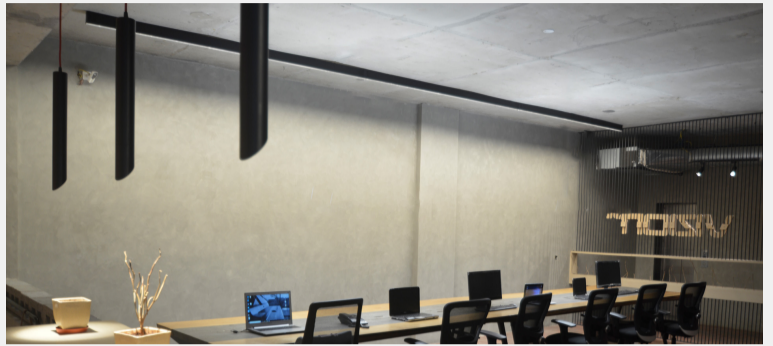

### PHYSICAL

**Dimension W x H x L\*:**

40x100x1130mm

**Fixing System:**

1500mm long steel wires with height adjustment system