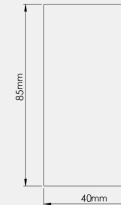

Product Code:

PMWW-40

Luminaire Type:

Pendant

Body Construction:

Highest grade extruded aluminum Aluminum profile single max. length available in 3380mm

Body Surface Finishes:

Natural Silver anodized finish / Texture White / Texture Black / Texture Grey / Any Other RAL color possible on Request (Any Contrast color also possible)

IP Rating:

40

PHYSICAL

Dimension W x H x L*:

40x85x1130mm

Fixing System:

1500mm long steel wires with height adjustment system

LED