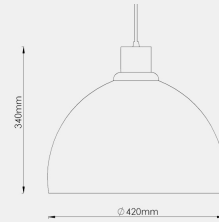

IP Rating:

20

PHYSICAL

Dimension Φ x H:

420mm X 340mm

LED

Light Source:

LED