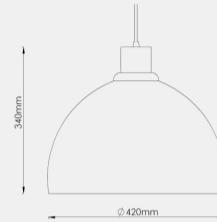

IP Rating:

20

PHYSICAL

Dimension Φ x H:

420mm X 340mm

LED

Light Source:

LED