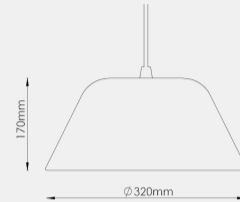

CRI:

+80

OPTICAL

Light Distribution:

Symmetric

ELECTRICAL

System Wattage:

12W / 15W

DRIVER

Non-Dimmable