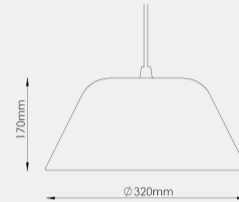

IP Rating:

20

PHYSICAL

Dimension Φ x H:

320 x 170mm

LED

Light Source:

LED