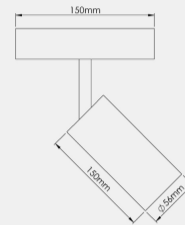

IP Rating:

20 / 40 / 54

PHYSICAL

Dimension Φ x H:

56mm x 150mm

Fixing System:

Ceiling mounted with rectangle canopy

LED

OPTICAL

Light Distribution:

Direct

Visual Cut Off:

60° / 30°

Beam Angle:

24°, 40°,

ELECTRICAL