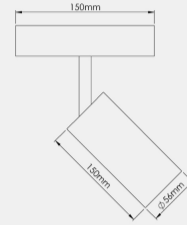

## GENERAL

**Product Code:**

5898

**Luminaire Type:**

Ceiling Mounted adjustable Tubular shaped luminaire with deep recessed lamp placing

**Body Construction:**

Aluminum

**Body Surface Finishes:**

## PHYSICAL

**Dimension  $\Phi$  x H:**

56mm x 150mm

**Fixing System:**

Ceiling mounted with rectangle canopy

## OPTICAL

**Light Distribution:**

Direct

**Visual Cut Off:**

60° / 30°

**Beam Angle:**

24°, 40°