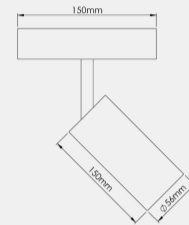

IP Rating:

20 / 40 / 54

PHYSICAL

Dimension Φ x H:

56mm x 150mm

Fixing System:

Ceiling mounted with rectangle canopy

LED