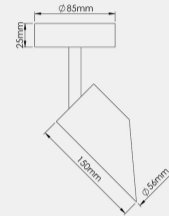

### GENERAL

**Product Code:**

5897-C

**Luminaire Type:**

Ceiling Mounted adjustable Tubular shaped luminaire with deep recessed lamp placing with Conical cut

**Body Construction:**

Aluminum

**Body Surface Finishes:**

### PHYSICAL

**Dimension  $\Phi$  x H:**

56mm x 150mm

**Fixing System:**

Ceiling mounted with round canopy