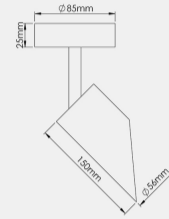

Tubular-5897-C Base mounted Conical

DATA SHEET

PROJECT: _____

TYPE: _____

NOTES: _____

QUANTITY: _____

DATE: _____

GENERAL

Product Code:

5897-C

Luminaire Type:

Ceiling Mounted adjustable Tubular shaped luminaire with deep recessed lamp placing with Conical cut

Body Construction:

Aluminum

Body Surface Finishes:

Texture White / Texture Black / Texture Graphite / Any other RAL contrast color possible on Request

IP Rating:

20 / 40 / 54

PHYSICAL

Dimension Φ x H:

56mm x 150mm

Fixing System:

Ceiling mounted with round canopy

LED

OPTICAL

Light Distribution:

Direct

Visual Cut Off:

30*

Beam Angle:

24* , 40*

ELECTRICAL