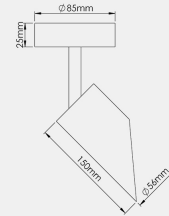

Tubular-5897-C Base mounted Conical

DATA SHEET

PROJECT: _____

TYPE: _____

NOTES: _____

QUANTITY: _____

DATE: _____

GENERAL

Product Code:

5897-C

Luminaire Type:

Ceiling Mounted adjustable Tubular shaped luminaire with deep recessed lamp placing with Conical cut

Body Construction:

Aluminum

Body Surface Finishes:

Texture White / Texture Black / Texture Graphite / Any other RAL contrast color possible on Request

IP Rating:

20 / 40 / 54

PHYSICAL

Dimension Φ x H:

56mm x 150mm

Fixing System:

Ceiling mounted with round canopy

LED

OPTICAL

Light Distribution:

Direct

Visual Cut Off:

30*

Beam Angle:

24* , 40*

ELECTRICAL