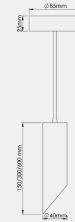

Tubular-40C-Pendant

DATA SHEET

PROJECT: _____

TYPE: _____

NOTES: _____

QUANTITY: _____

DATE: _____

GENERAL

Product Code:

PMC-40-150 / PMC--40-300 / PMC--40-600

Luminaire Type:

Pendant Mounted Tubular shaped Conical cut luminaire with deep recessed lamp placing

Body Construction:

Aluminum

Body Surface Finishes:

Texture White / Texture Black / Texture Graphite / Any other RAL contrast color possible on Request

IP Rating:

20 / 40 / 54

PHYSICAL

Dimension Φ x H:

40mm x 150mm 40mm x 300mm 40mm x 600mm

Fixing System:

1500mm Long Electrical Cable with Round canopy

LED

OPTICAL

Light Distribution:

Direct

Visual Cut Off:

30*

Beam Angle:

24* , 40* , 60*

ELECTRICAL