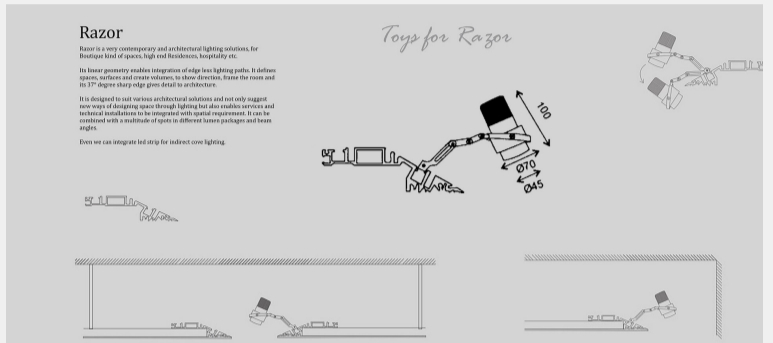

DRIVER

Non-Dimmable

DALI Dimmable

0-10V Analogue Dimmable

Phase Cut Dimmable

Bluetooth 4.0 CASAMBI remote control through App