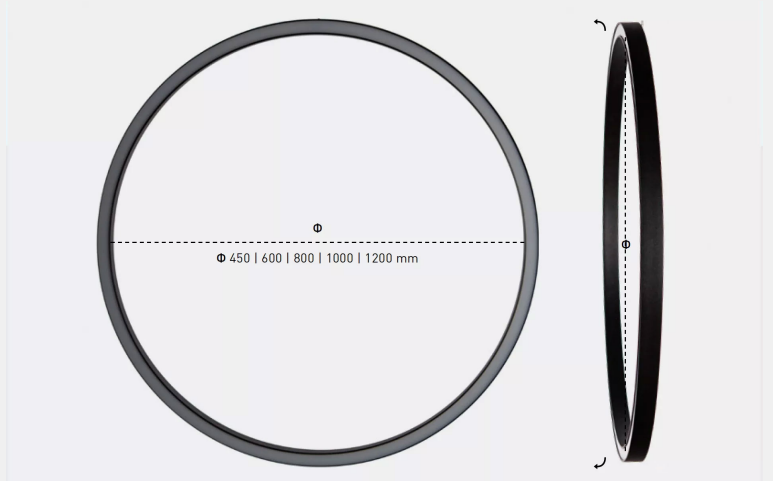

Product Code:

RSPV-D-450 / RSPV-D-600 / RSPV-D-800 /
RSPV-D-1000 / RSP-D-1200

Luminaire Type:

Pendant in Vertical

Body Construction:

Highest grade extruded aluminum

Body Surface Finishes:

Texture White / Texture Black / Any other RAL
color available on request

IP Rating:

40

PHYSICAL

Dimension Φ x H x W:

450x25x20mm 600x25x20mm 800x25x20mm
1000x25x20mm 1200x25x20mm

Fixing System:

1500mm long steel wires with height
adjustment system

LED

OPTICAL

Light Distribution:

Direct

Diffuser:

Satin finished Opal Diffuser

ELECTRICAL

System Wattage:

25W / 35W / 40W / 60W / 70W