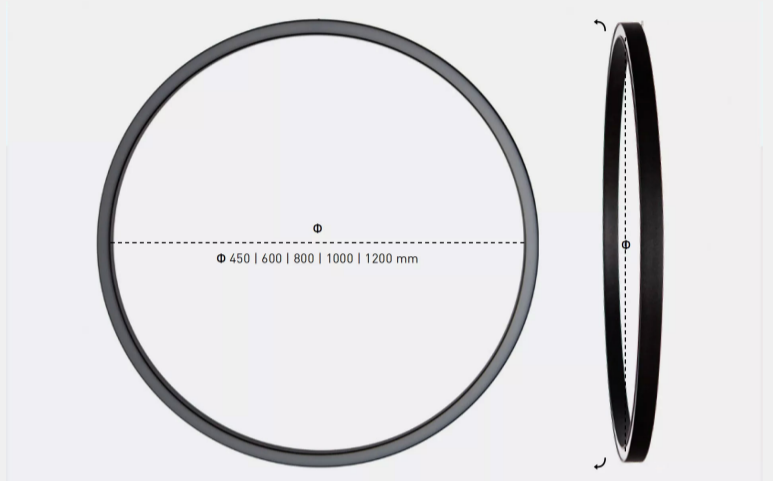

Product Code:

RSPV-D-450 / RSPV-D-600 / RSPV-D-800 /
RSPV-D-1000 / RSP-D-1200

Luminaire Type:

Pendant in Vertical

Body Construction:

Highest grade extruded aluminum

Body Surface Finishes:

Texture White / Texture Black / Any other RAL
color available on request

IP Rating:

40

PHYSICAL

Dimension Φ x H x W:

450x25x20mm 600x25x20mm 800x25x20mm
1000x25x20mm 1200x25x20mm

Fixing System:

1500mm long steel wires with height
adjustment system

LED

OPTICAL

Light Distribution:

Direct

Diffuser:

Satin finished Opal Diffuser

ELECTRICAL

System Wattage:

25W / 35W / 40W / 60W / 70W