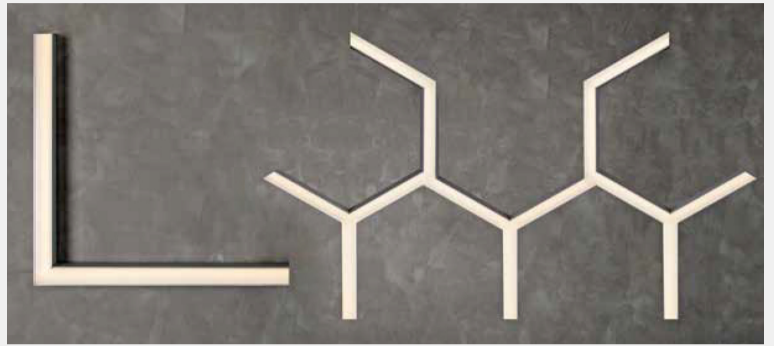

Luminaire Type:

Ceiling Mounted

Body Construction:

Highest grade extruded aluminum

Body Surface Finishes:

Texture White / Texture Black / Texture Grey /
Any Other RAL color possible on Request

IP Rating:

40

PHYSICAL

Dimension W x H:

40x75 mm

Fixing System:

Ceiling Mounted with Screw

LED

Light Source:

LED