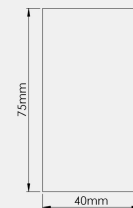

Product Code:

RM-40-D

Luminaire Type:

Recessed - Trimless

Body Construction:

Highest grade extruded aluminum Aluminum profile single max. length available in 3380mm

Body Surface Finishes:

Natural anodized finish / Texture White / Texture Black / Texture Grey / Any Other RAL color possible on Request (Any Contrast color also possible)

IP Rating:

40

PHYSICAL

Dimension W x H x L*:

40x75x1130mm

Fixing System:

Recessed Mounting Brackets

LED