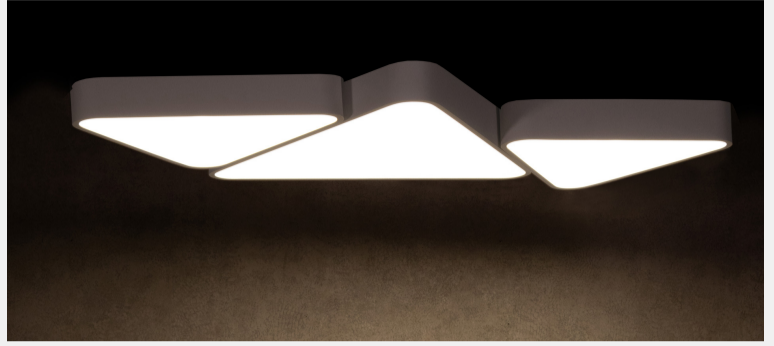

### GENERAL

**Product Code:**

STC-450 / STC-600 / STC-900

**Luminaire Type:**

Ceiling Mounted

**Body Construction:**

Highest grade extruded aluminum

**Body Surface Finishes:**