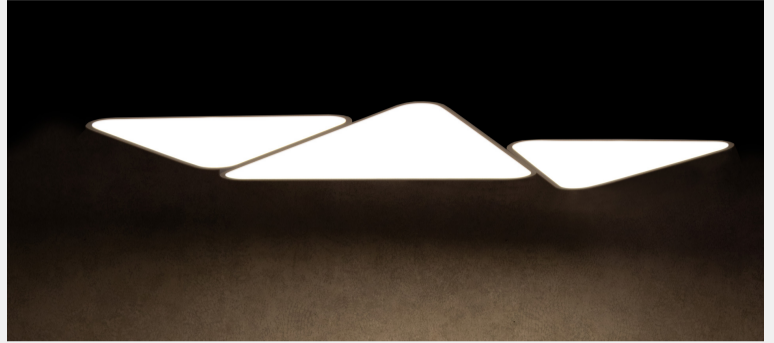

Product Code:

STR-450 / STR-600 / STR-900

Luminaire Type:

Recessed

Body Construction:

Highest grade extruded aluminum

Body Surface Finishes:

Texture White / Texture Black / Texture Grey /
Any Other RAL color possible on Request

IP Rating:

40

PHYSICAL

Dimension L x H:

450x85mm 600x85mm 900x85mm

Fixing System:

Mounting Bracket for Recessed

LED